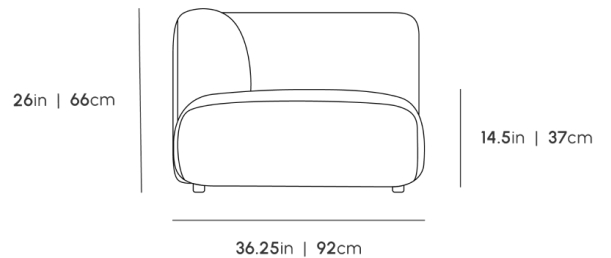

Also available in an indoor version [here](#).

Details

- High performance aluminum frame
- Fast dry foam
- Water and UV resistant fabric
- Low profile legs
- Includes two armless pieces, one left or right arm corner piece, and one ottoman
- Throw cushions not included
- Left Hand Facing will have the ottoman on the right, while Right Hand Facing will have the ottoman on the left
- Firm Feel (Learn more about our sofa firmness [here](#).)
- Legs require light assembly
- To join the modular pieces together please use the connector pieces that are included

Dimensions

145.5 in x 36.25 in x 26 in (Width x Depth x Height)
All measurements are approximations.

145.5in | 370cm

36.25in | 92cm

35.5in | 90.2cm