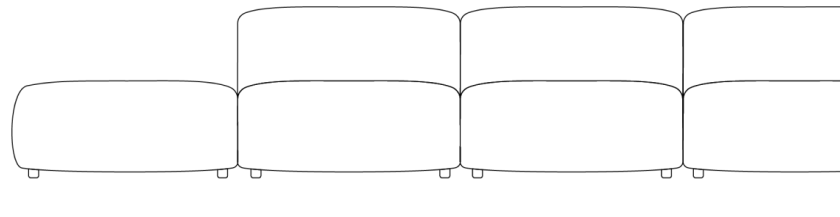

Rove Concepts

Arya Outdoor Modular Sectional

Recline into a unity of contemporary design and minimalist values with the Arya Outdoor Modular Sectional. Perfect for relaxing with a book or a glass of wine on a calm summer night. The plush back and seat elegantly curves inwards, brimming with layers of sumptuous cushioning. Uncluttered and endlessly inviting, this piece offers a deep seat and angled back to take advantage of a clean design and tempting cushions. The Arya embodies the fundamental elements of modern design and effortlessly adds sleekness to any outdoor setting.

Also available in an indoor version [here](#).

Details

- High performance aluminum frame
- Fast dry foam
- Water and UV resistant fabric
- Low profile legs
- Includes two armless pieces, one left or right arm corner piece, and one ottoman
- Throw cushions not included
- Left Hand Facing will have the ottoman on the right, while Right Hand Facing will have the ottoman on the left
- Firm Feel (Learn more about our sofa firmness [here](#).)
- Legs require light assembly
- To join the modular pieces together please use the connector pieces that are included

Dimensions

145.5 in x 36.25 in x 26 in (Width x Depth x Height)
All measurements are approximations.

145.5in | 370cm

36.25in | 92cm

35.5in | 90.2cm