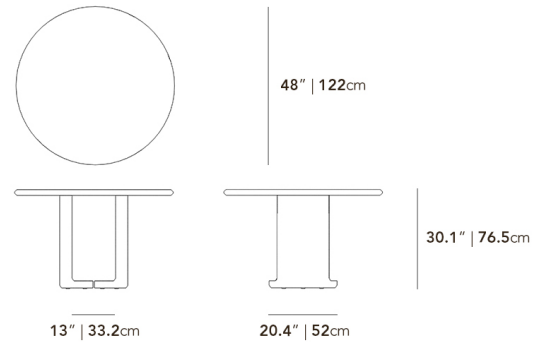

Details

- Oak veneer tabletop and base over MDF and solid acacia wood core in Grey Manor finish
- Round tabletop with softly curved edges
- Sculptural pedestal base with clean, seamless detailing
- Matte, non-reflective surface highlights natural variation
- Adjustable floor glides included
- Light assembly required
- Available in two sizes

Dimensions

48 in x 48 in x 30 in (Width x Depth x Height)
All measurements are approximations.

Assembly Instructions
[Download](#)

48"

63"