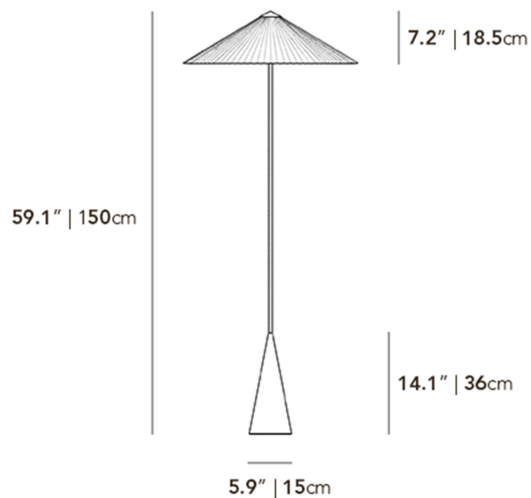

Rove Concepts

Kyoto Floor Lamp

The Kyoto Floor Lamp brings a warm, inviting glow to any space with its beautifully pleated natural linen shade. Balanced by a slender metal stem and a sculptural geometric base finished in Hojicha Patina, it combines refined texture with understated elegance. Designed to create a serene atmosphere, Kyoto makes a sophisticated statement in living rooms, bedrooms, and reading corners alike.

Details

- Natural linen lampshade
- Hojicha Patina metal base and stem
- E26 bulb socket
- 2700K color temperature
- Rubber anti-slip base pad
- 1.5m black cable with footswitch
- Type A/B plug - suitable for use in Canada and the USA
- Light assembly required
- Tested to meet UL/CSA safety standards

Dimensions

24.61 in x 24.61 in x 59.13 in (Width x Depth x Height)
All measurements are approximations.

Assembly Instructions

[Download](#)

24.6" | 62.5cm